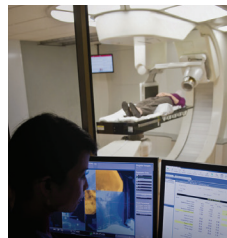

Medical Devices

Mevion Medical Systems provide radiation therapy systems used to treat cancer. Its flagship product, the MEVION S250™ Proton Therapy System can deliver precise treatment, while lowering costs dramatically. Mevion brought ICS in to assist in completion of the software development and testing to ensure a timely filing for FDA clearance.

How can we help you?

"ICS exceeded our expectations delivering a compelling user experience, delivering on time and on budget."

— **Patricia Morris**

*Director of Business Development
Marketing and Communications
for Intel In-Vehicle Solutions Group*

"The ICS engineers delivered the goods earning the respect of our developers with their **relentless focus on solving problems and getting things done.**"

— **Curt Kienast**

*Director of Software Engineering
Mevion Medical Systems*

SERVICE PARTNER

Copyright © 2016 Integrated Computer Solutions, Inc. All rights reserved. All trademarks and registered trademarks are the property of their respective owners. Information is subject to change without notice.

54B Middlesex Turnpike, Bedford, MA 01730

617.621.0060 | www.ics.com | info@ics.com